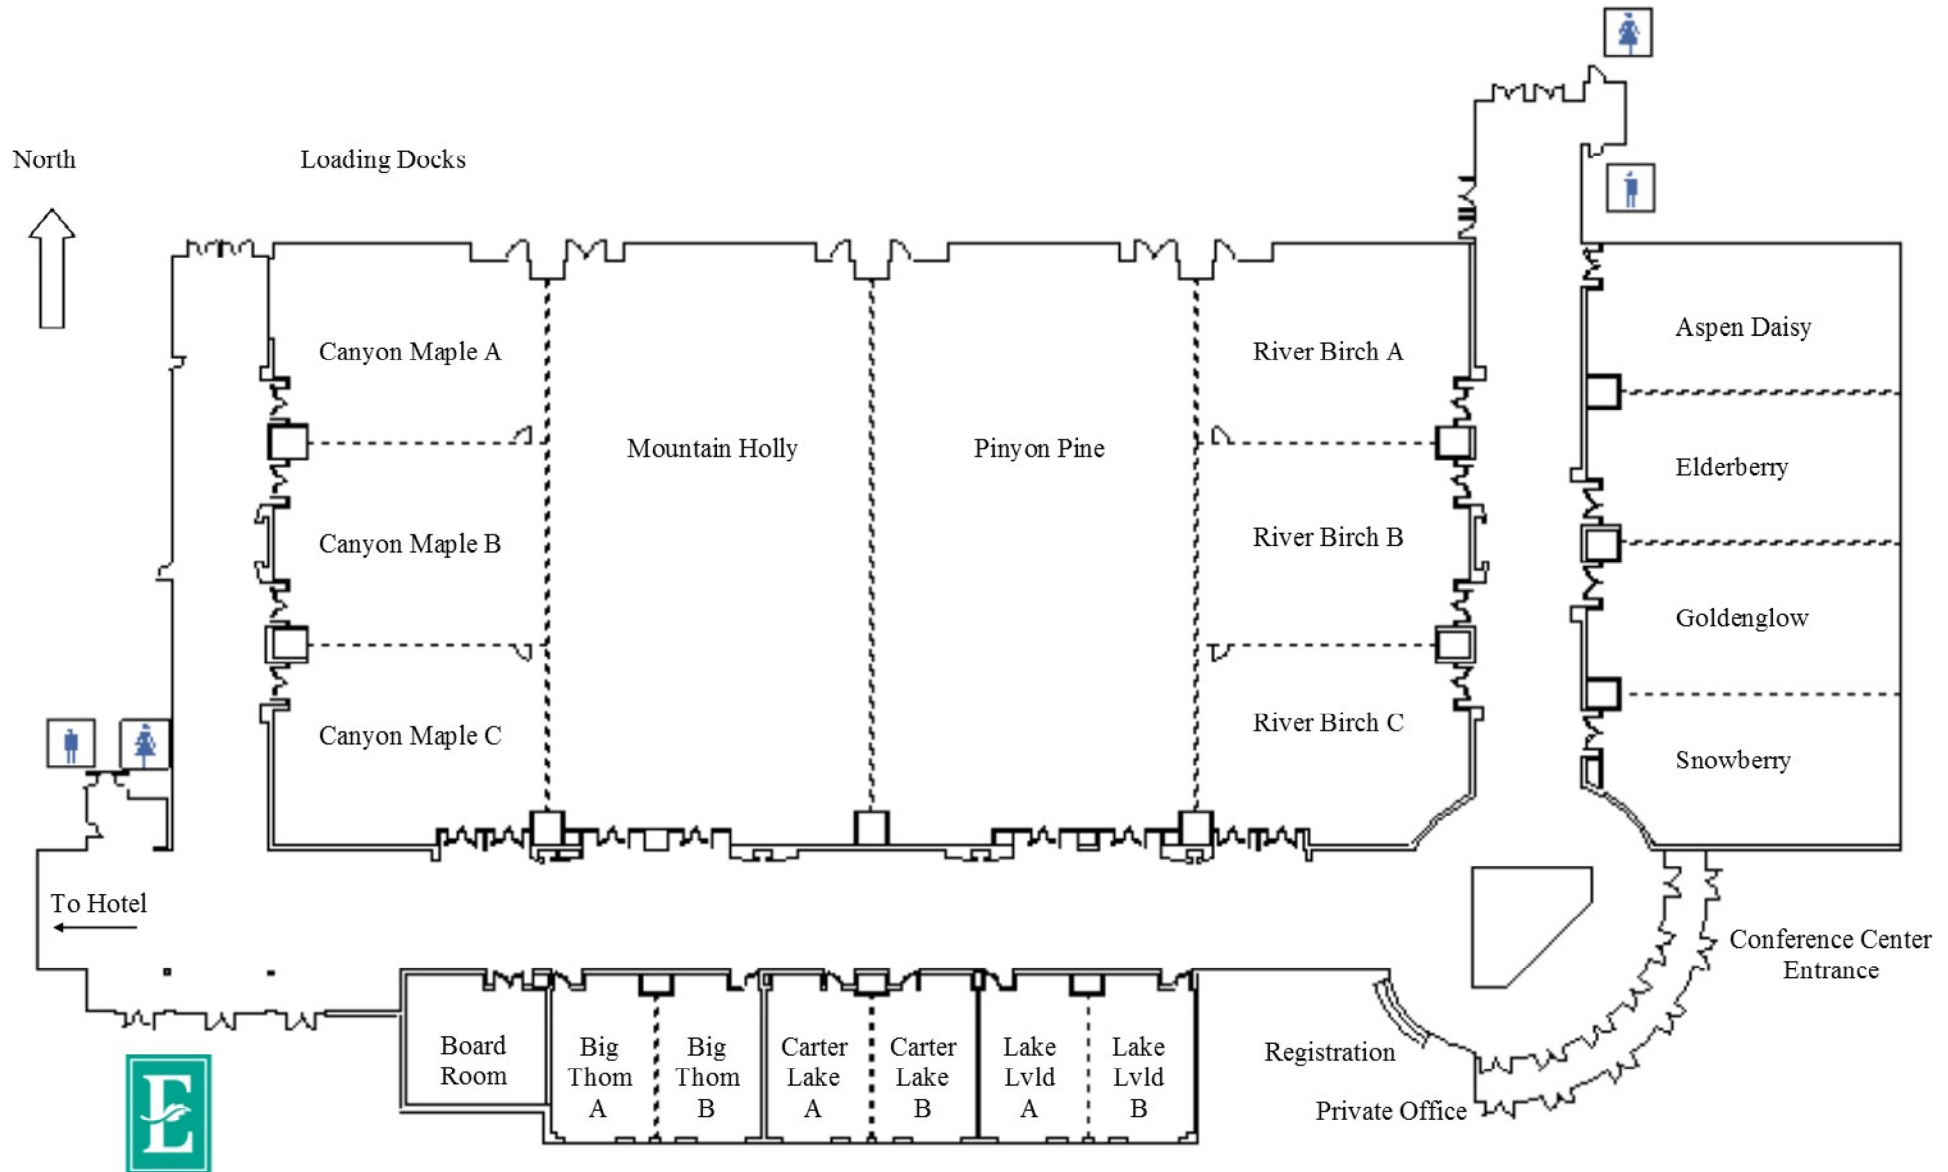

John Q. Hammons Conference Center

EMBASSY SUITES®

Loveland - Hotel, Spa & Conference Center
4705 Clydesdale Pkwy, Loveland, CO 80538
970-593-6200